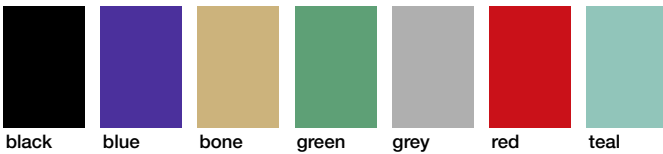

ModernLine® offers a variety of quality materials with many standard options on all our products. Customizing is also available. Please see the product catalog page for options or contact our customer service. ModernLine® offers 23 standard PMS ink colors to choose from AT NO EXTRA CHARGE. Special ink matching for custom work is available with a charge. Foil stamping is available on all our leatherette, poly and vinyl products. Please see catalog product page for foil color choices. Silk screening is available on a limited amount of materials. Please see product catalog page for option availability.

PMS Ink Colors

We offer, at NO EXTRA CHARGE, these 23 PMS ink colors on all of our paper products.

- | | | | | |
|----------------|---------------|------------------|------------------|---------------|
| PMS Yellow | PMS 199 Red | PMS 202 Burgundy | PMS 295 Blue | PMS 347 Green |
| PMS 116 Yellow | PMS 485 Red | PMS Reflex Blue | PMS 300 Blue | PMS 349 Green |
| PMS 021 Orange | PMS Purple | PMS 279 Blue | PMS Process Blue | Black |
| PMS 032 Red | PMS 160 Brown | PMS 286 Blue | PMS Green | |
| PMS 186 Red | PMS 175 Brown | PMS 287 Blue | PMS 329 Green | |

French Calf (FC) solid colors: Solid colored, slightly textured vinyl, available on the following products: VMB, VSMB-R, VSMB-S, JPORT-R, LPORT-S, SV600, SVP600, SV900, SVP900.

Suedene (SD) solid colors: Solid colored, smooth textured vinyl, available on the following products: VMP, VSMB-R, VSMB-S, JPORT-R, JPORT-2, LPORT-2, LPORT-S, SV600, SVP600, SV900, SVP900, VPMDP

Frost Tints (FT) translucent colors: Smooth, translucent vinyl, available on the following products: VMBTL, VSMB-R, VSMB-S, JPORT-T, TV600, TVP600, TV900, TVP900

Vinyl Corners: Desk Pad Corners, Vinyl Calendar Pads