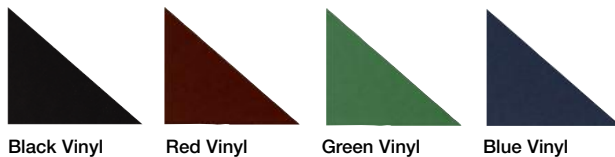

French Calf (FC) solid colors: Solid colored, slightly textured vinyl, available on the following products: VMB, VSMB-R, VSMB-S, JPORT-R, LPORT-S, SV600, SVP600, SV900, SVP900.

Suedene (SD) solid colors: Solid colored, smooth textured vinyl, available on the following products: VMP, VSMB-R, VSMB-S, JPORT-R, JPORT-2, LPORT-2, LPORT-S, SV600, SVP600, SV900, SVP900, VPMDP

Frost Tints (FT) translucent colors: Smooth, translucent vinyl, available on the following products: VMBTL, VSMB-R, VSMB-S, JPORT-T, TV600, TVP600, TV900, TVP900

Vinyl Corners: Desk Pad Corners, Vinyl Calendar Pads