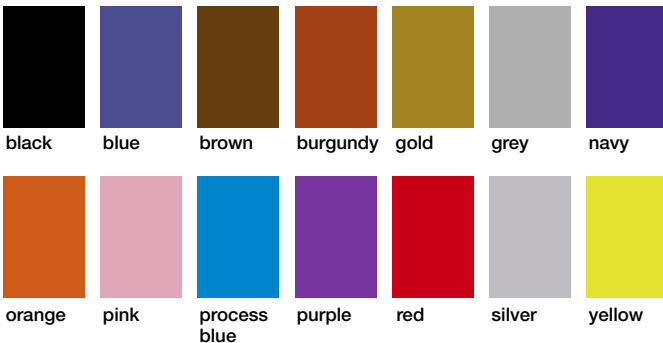

ModernLine® offers a variety of quality materials with many standard options on all our products. Customizing is also available. Please see the product catalog page for options or contact our customer service. ModernLine® offers 23 standard PMS ink colors to choose from AT NO EXTRA CHARGE. Special ink matching for custom work is available with a charge. Foil stamping is available on all our leatherette, poly and vinyl products. Please see catalog product page for foil color choices. Silk screening is available on a limited amount of materials. Please see product catalog page for option availability.

PMS Ink Colors

We offer, at NO EXTRA CHARGE, these 23 PMS ink colors on all of our paper products.

- | | | | | |
|----------------|---------------|------------------|------------------|---------------|
| PMS Yellow | PMS 199 Red | PMS 202 Burgundy | PMS 295 Blue | PMS 347 Green |
| PMS 116 Yellow | PMS 485 Red | PMS Reflex Blue | PMS 300 Blue | PMS 349 Green |
| PMS 021 Orange | PMS Purple | PMS 279 Blue | PMS Process Blue | Black |
| PMS 032 Red | PMS 160 Brown | PMS 286 Blue | PMS Green | |
| PMS 186 Red | PMS 175 Brown | PMS 287 Blue | PMS 329 Green | |

French Calf (FC) solid colors: Solid colored, slightly textured vinyl, available on the following products: VMB, VSMB-R, VSMB-S, JPORT-R, LPORT-S, SV600, SVP600, SV900, SVP900.

Suedene (SD) solid colors: Solid colored, smooth textured vinyl, available on the following products: VMP, VSMB-R, VSMB-S, JPORT-R, JPORT-2, LPORT-2, LPORT-S, SV600, SVP600, SV900, SVP900, VPMDP

Frost Tints (FT) translucent colors: Smooth, translucent vinyl, available on the following products: VMBTL, VSMB-R, VSMB-S, JPORT-T, TV600, TVP600, TV900, TVP900

Vinyl Corners: Desk Pad Corners, Vinyl Calendar Pads