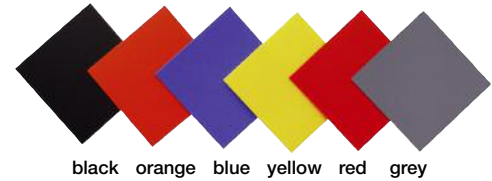

ModernLine® offers a variety of quality materials with many standard options on all our products. Customizing is also available. Please see the product catalog page for options or contact our customer service. ModernLine® offers 23 standard PMS ink colors to choose from AT NO EXTRA CHARGE. Special ink matching for custom work is available with a charge. Foil stamping is available on all our leatherette, poly and vinyl products. Please see catalog product page for foil color choices. Silk screening is available on a limited amount of materials. Please see product catalog page for option availability.

French Calf (FC) solid colors: Solid colored, slightly textured vinyl, available on the following products: VMB, VSMB-R, VSMB-S, JPORT-R, LPORT-S, SV600, SVP600, SV900, SVP900.

Suedene (SD) solid colors: Solid colored, smooth textured vinyl, available on the following products: VMP, VSMB-R, VSMB-S, JPORT-R, JPORT-2, LPORT-2, LPORT-S, SV600, SVP600, SV900, SVP900, VPMDP

Frost Tints (FT) translucent colors: Smooth, translucent vinyl, available on the following products: VMBTL, VSMB-R, VSMB-S, JPORT-T, TV600, TVP600, TV900, TVP900

Vinyl Corners: Desk Pad Corners, Vinyl Calendar Pads

30 point poly cover: Foil stamping only, available on the following products: PSMB3, PSMB4, PSMB6, RPNBP, RPNBC, SBCNP, SPCNPC

transparent blue, transparent red, transparent green, transparent purple, transparent grey, transparent yellow, clear also available.